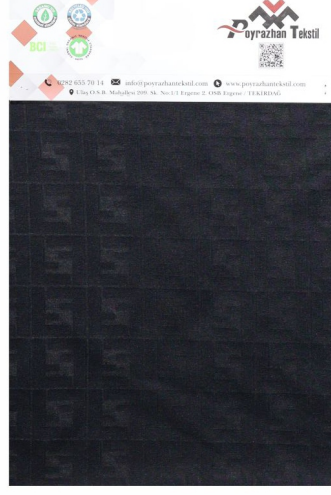

CODE

192

PRODUCT

JAKARLI KADİFE

COMPOSITION

%80 PAMUK &20 POLYESTER

WIDTH

185 cm